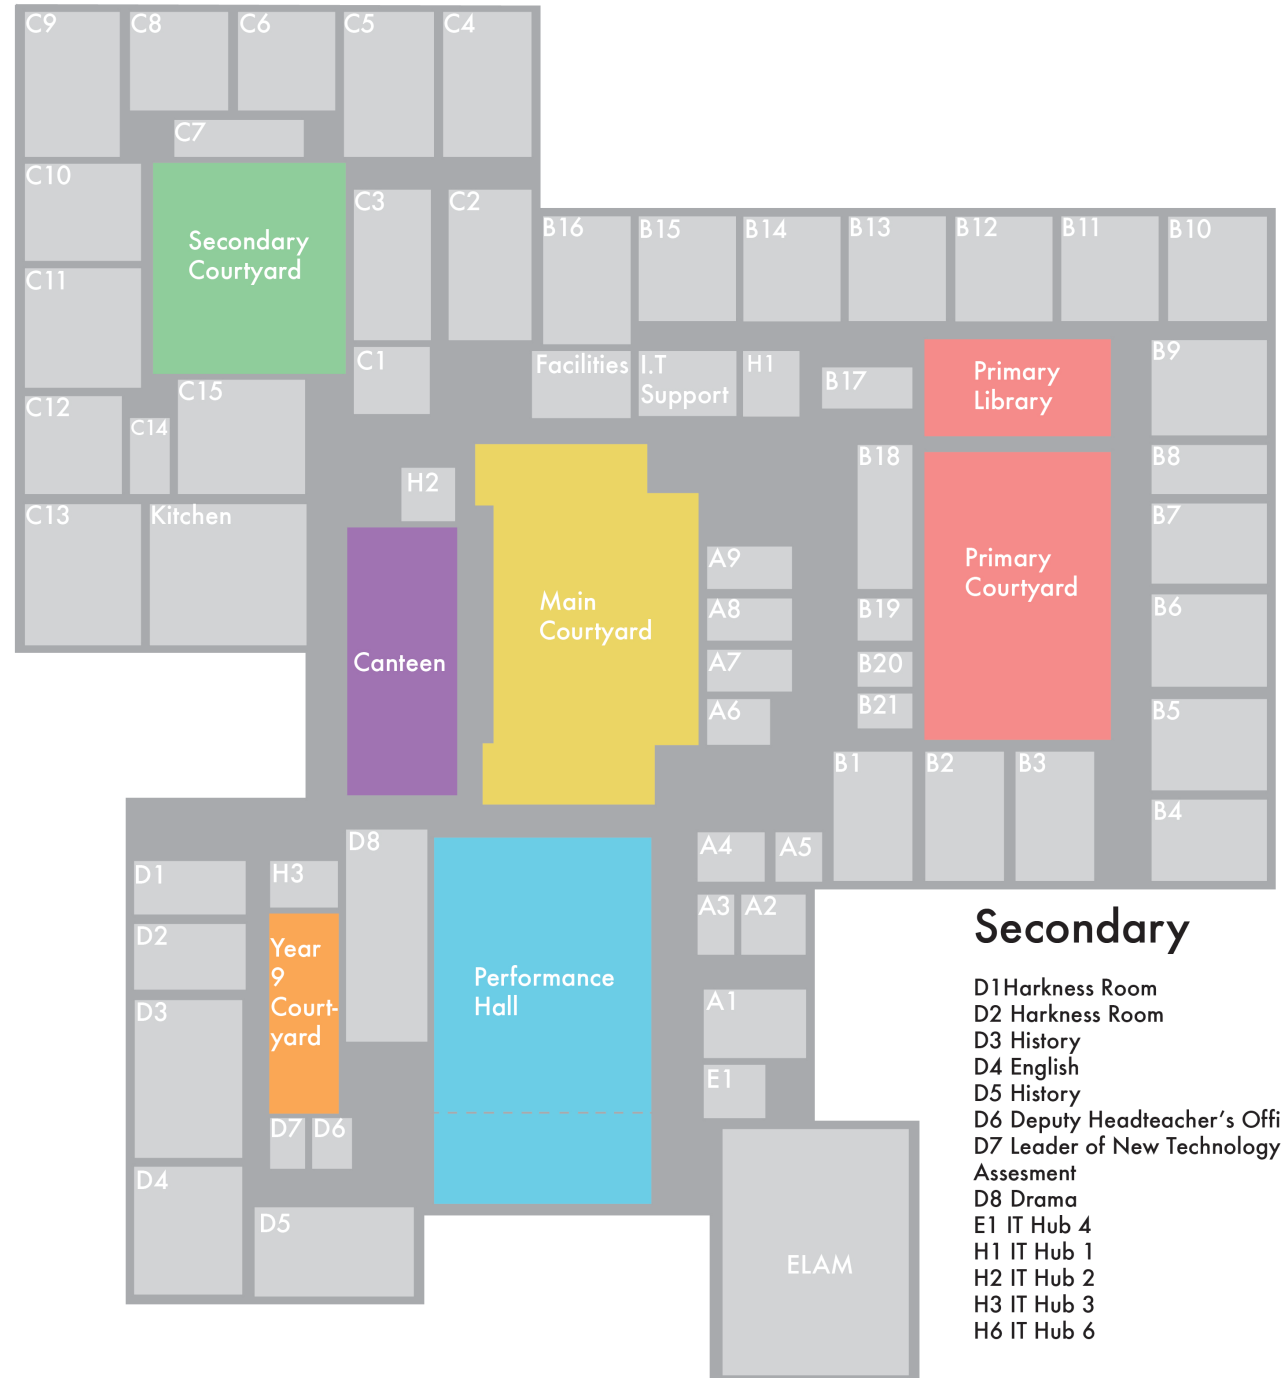

Ground Floor and Sports Hall

- A1 Front Office
- A2 Front Office
- A3 Front Office
- A4 Front Office
- A5 Front Office
- A6 HR
- A7 Head Teacher's Office
- A8 Staff Room
- A9 Staff Room

Primary

- B1 Classroom
- B2 Classroom
- B3 Classroom
- B4 Reception
- B5 Reception
- B6 Reception
- B7 Year 1
- B8 Primary Office
- B9 Year 1
- B10 Year 1
- B11 Year 2
- B12 Year 2
- B13 Year 2
- B14 Year 3
- B15 Year 3
- B16 Year 3
- B17 Real World Learning Office
- B18 Finance Office
- B19 Sensory Room
- B20 Nurture Room
- B21 Meeting Room

Secondary

- C1 SAC Room
- C2 Drama
- C3 Mac Room
- C4 Art
- C5 English
- C6 Maths
- C7 ADT Office
- C8 English
- C9 English
- C10 Maths
- C11 English
- C12 Maths
- C13 Kitchen
- C14 Pastoral Office
- C15 Library

Secondary

- D1 Harkness Room
- D2 Harkness Room
- D3 History
- D4 English
- D5 History
- D6 Deputy Headteacher's Office
- D7 Leader of New Technology and Assessment
- D8 Drama
- E1 IT Hub 4
- H1 IT Hub 1
- H2 IT Hub 2
- H3 IT Hub 3
- H6 IT Hub 6

First Floor

Secondary

- F2 Music Store
- F3 Practice Room
- F4 Music
- F5 Practice Room
- F6 Practice Room
- F7 Practice Room
- F8 Practice Room
- F9 Kiln Room
- F10 Art
- F11 Science
- F12 Science
- F13 Science Prep Room
- F14 Science
- F15 Science
- F16 Spanish
- F17 Spanish
- F18 GRIT Room
- F19 Maths
- F20 English